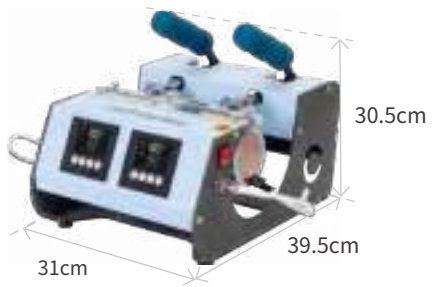

Compatible Diameter	7.2-8.8cm	7.2-8.7cm	6.3-7.3cm
Max. Printable Length	24cm	10.5cm	10.5cm

Item No.	CE-DMPLB
Power	750W MAX±5%
Voltage	220V / 110V 50~60Hz
Temp. Range	32-482 °F (0-250°C)
Time Range	0-999 seconds
N.M.	10.6 KG