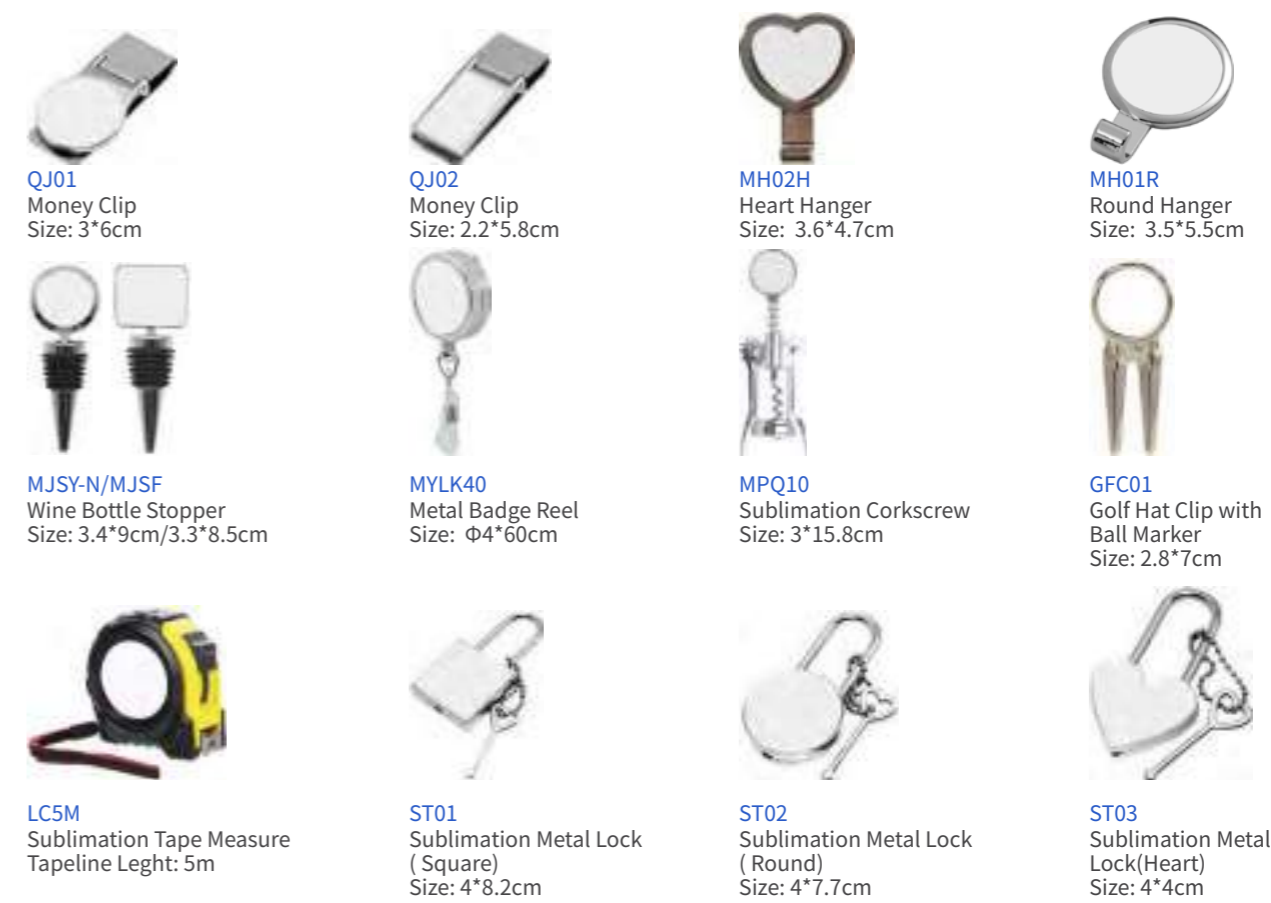

Sublimation Metal Gadget

QJ01 Money Clip
Size: 3*6cm

QJ02 Money Clip
Size: 2.2*5.8cm

MH02H Heart Hanger
Size: 3.6*4.7cm

MH01R Round Hanger
Size: 3.5*5.5cm

MJSY-N/MJSF Wine Bottle Stopper
Size: 3.4*9cm/3.3*8.5cm