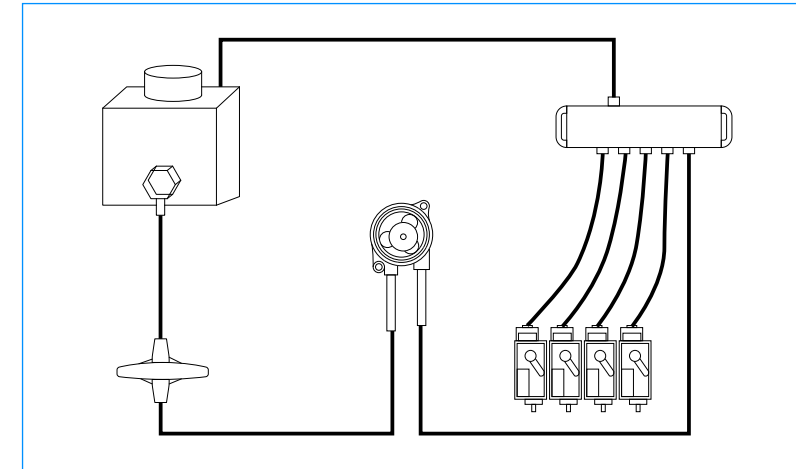

DTF PRINTER

OTTER 40

EPSON I1600 2 PCS

Ideal Width for a Perfect Pint

0-448mm/17.6in Max
Don't waste press or film

Stable & Quiet

DC motor controller
Double silent circular guide rails
Steel body

Safe & Intelligent

White ink automatic circulation stirring system
Automatic cleaning system
Alarm system
Peristaltic pump

High Efficiency

Three heating stages
Adjustable adsorption system
RIP software

Auto White Ink Circulation System Auto Cleaning System

Consistent Print Quality. Increased Efficiency. Cost Savings.
Peristaltic pump with moderate pressure and great gas sealing to protect the printer head.