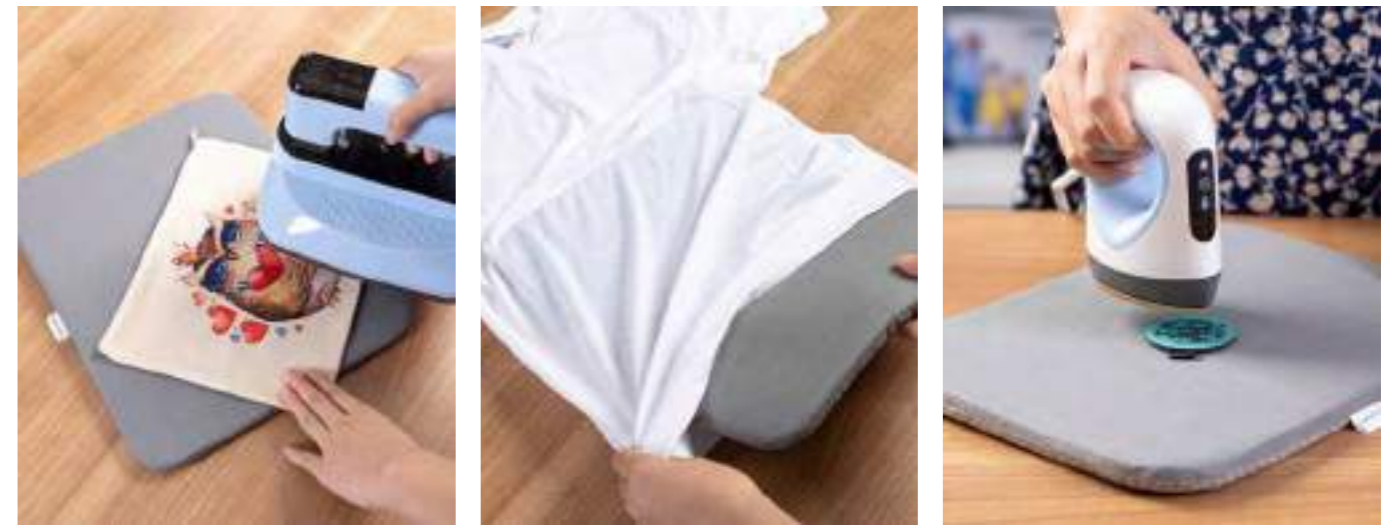

Heat Press Mat

CE-HMD230300
Size: 23*23cm

CE-HMD290380
Size: 29*38cm

CE-HMD400600
Size: 40*60cm

CE-HMD295345
Size: 29.5*34.5cm

CE-HMD380380
Size: 38*38cm